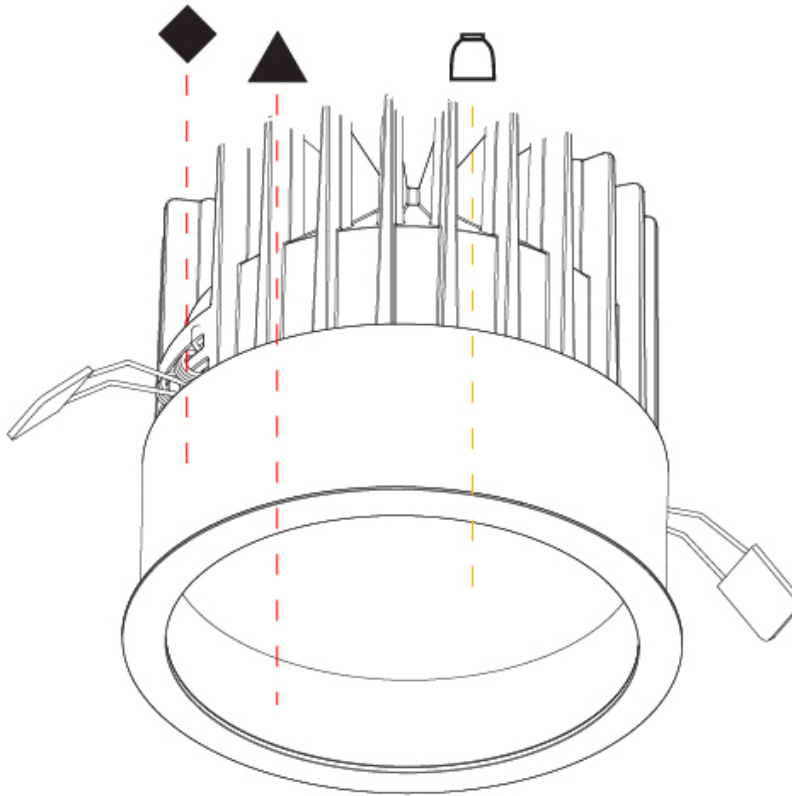

OIKO COMFORT RECESSED

A35722-

PROJECT	_____
TYPE	_____
SPECIFIER	_____
QUANTITY	_____
DATE	_____