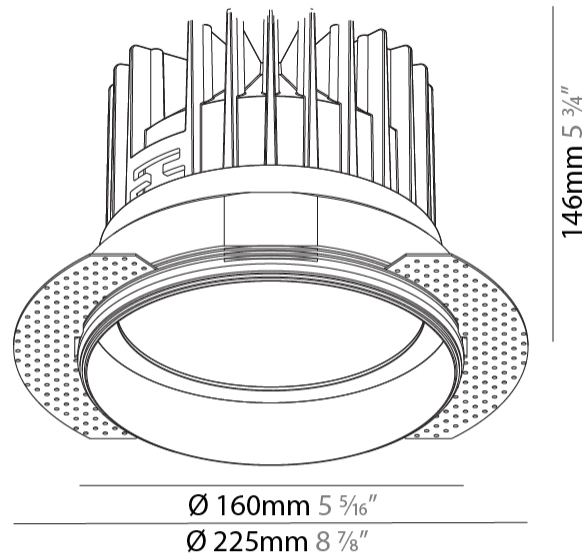

PHYSICAL

Shape: Round
Diameter (mm): 160
Diameter (in): 6 5/16
Height (mm): 146
Height (in): 5 3/4
Ceiling Thickness (mm): 10 / 12.5 / 15
Ceiling Thickness (in): 3/8 or 1/2 or 9/16
Min. Recessing Depth (mm): 160
Min. Recessing Depth (in): 6 5/16
Light Distribution: Downlight
Weight (kg): 1.282
Weight (lbs): 2.826
Fixture Finish: SSR / BKV / CWI / CRY / HAB / UFT / ITA / RUA / FTG / MYG / LOD / PUS / FRO / FUP / KIA / POP / BLS / SPG / MEY / GOH / GUM / CHC / COM / ABZ / JAG / OBR / MOS / ROR
Fixture Material: Aluminum Die Cast
Cut-out Measurements: 172mm / 6 3/4"
Upon Request: Unique Sizes Unique Ceiling Thickness

ELECTRICAL

Lamp Type: LED (Zhaga Standard)
Input Wattage (W): 37.4
Total Output Wattage (W): 33.6 / 34.1
Dimming: Tri-Mode (Non-Dimming and Phase Dimming (120Vac only) and 0-10V Dimming)
Driver Included: No
Driver Location: Recessed Housing
Driver Type: Constant Current - Universal
Driver Class: Class 2
Housing: See components
Input Voltage (V): 120 - 277
Constant Current (MA): 900

LED

Color Temperature (°K): 2700 / 3000 / 3500 / 4000
Max. Delivered Lumen (lm): 2940 / 3123
CRI: >90 CRI
Lamp Life (hrs): 50000
Upon Request: Special Color Temperature RGB-W Tunable White Special LED

OPTICAL

Reflector°: 17 / 30 / 50
Upon Request: Special Beam Angles

RATINGS AND CERTIFICATIONS

Certified By: Certified for North American Standards
IP rating: IP20