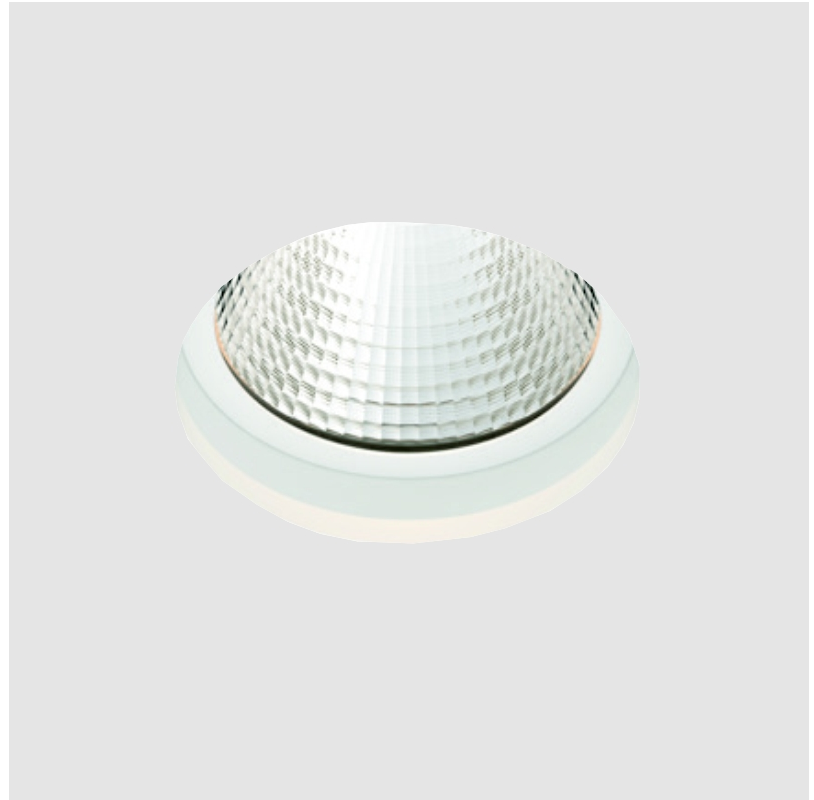

PHYSICAL

Shape: Round
Diameter (mm): 160
Diameter (in): 6 5/16
Height (mm): 146
Height (in): 5 3/4
Ceiling Thickness (mm): 10 / 12.5 / 15
Ceiling Thickness (in): 3/8 or 1/2 or 9/16
Min. Recessing Depth (mm): 160
Min. Recessing Depth (in): 6 5/16
Light Distribution: Downlight
Weight (kg): 1.282
Weight (lbs): 2.826
Fixture Finish: SSR / BKV / CWI / CRY / HAB / UFT / ITA / RUA / FTG / MYG / LOD / PUS / FRO / FUP / KIA / POP / BLS / SPG / MEY / GOH / GUM / CHC / COM / ABZ / JAG / OBR / MOS / ROR
Fixture Material: Aluminum Die Cast
Cut-out Measurements: 172mm / 6 3/4"
Upon Request: Unique Sizes Unique Ceiling Thickness

ELECTRICAL

Lamp Type: LED (Zhaga Standard)
Input Wattage (W): 37.4
Total Output Wattage (W): 33.6 / 34.1
Dimming: Tri-Mode (Non-Dimming and Phase Dimming (120Vac only) and 0-10V Dimming)
Driver Included: No
Driver Location: Recessed Housing
Driver Type: Constant Current - Universal
Driver Class: Class 2
Housing: See components
Input Voltage (V): 120 - 277
Constant Current (MA): 900

LED

Color Temperature (°K): 2700 / 3000 / 3500 / 4000
Max. Delivered Lumen (lm): 2940 / 3123
CRI: >90 CRI
Lamp Life (hrs): 50000
Upon Request: Special Color Temperature RGB-W Tunable White Special LED

OPTICAL

Reflector°: 17 / 30 / 50
Upon Request: Special Beam Angles

RATINGS AND CERTIFICATIONS

Certified By: Certified for North American Standards
IP rating: IP20